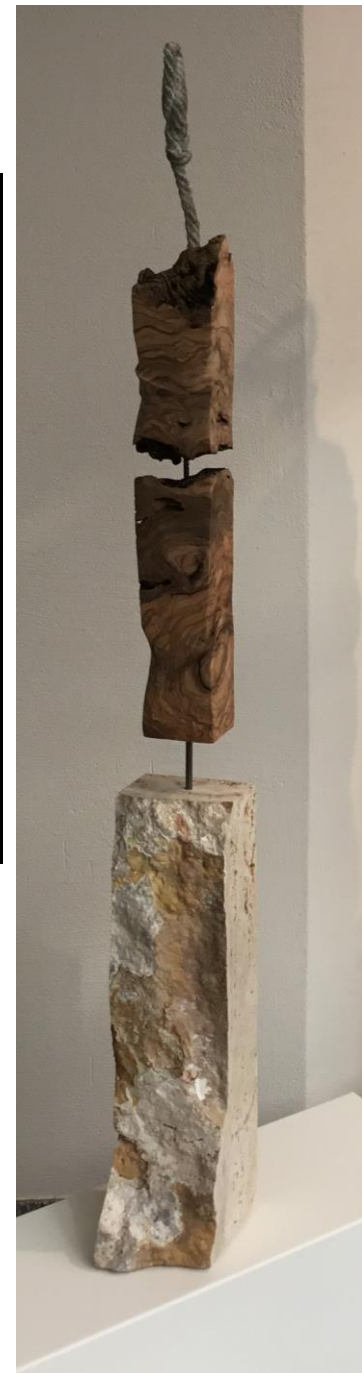

## Carole Kohler – Abstract Sculptures Part 1 portfolio

### Crack 1

travertin, bois d'olivier, bronze

2018

15x13x145cm

Romuald Reber Art Agent, art-in-your-  
heart.com presents Carole Kohler Abstract  
Sculptures

## Crack 2

Travertin, bois d'olivier, bronze

2018

19x15x148cm

Romuald Reber Art Agent, art-in-your-  
heart.com presents Carole Kohler Abstract  
Sculptures

## Aluminiert 2

Bois d'olivier, aluminium

2018

40x35x162cm

Romuald Reber Art Agent, art-in-your-  
heart.com presents Carole Kohler Abstract  
Sculptures