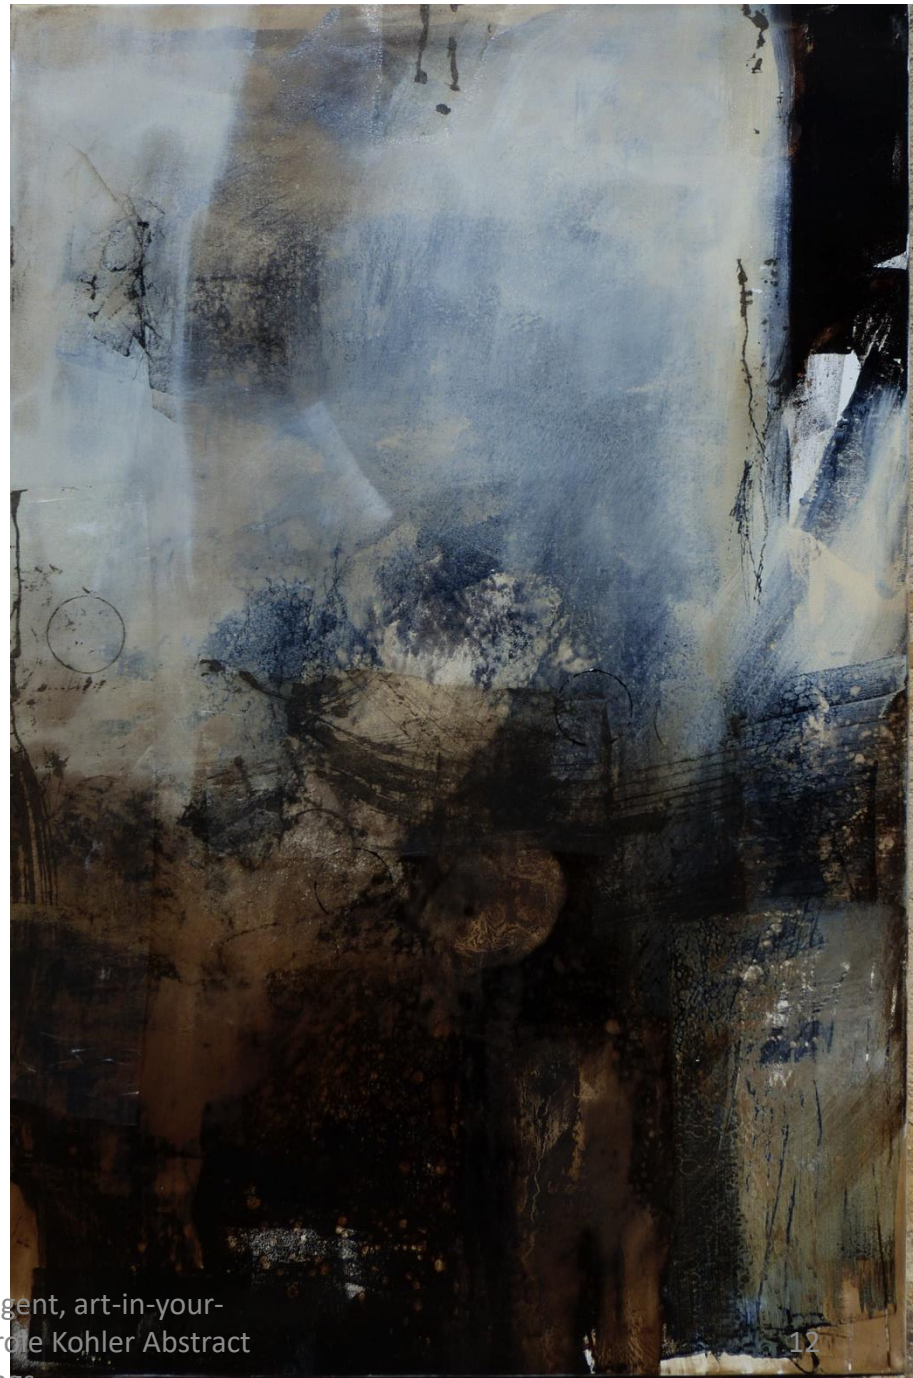

Carole Kohler – Abstract Paintings

Part 1 portfolio

Eisfluss 1

Mixed media on canvas

2018

200x40cm

Eisfluss 2 (2-teilig)

Mixed media on canvas

90x140cm

Romuald Reber Art Agent, art-in-your-
heart.com presents Carole Kohler Abstract
Paintings

Odarome 3

Mixed media on canvas

2015

90x1400cm

Romuald Reber Art Agent, art-in-your-
heart.com presents Carole Kohler Abstract
Paintings